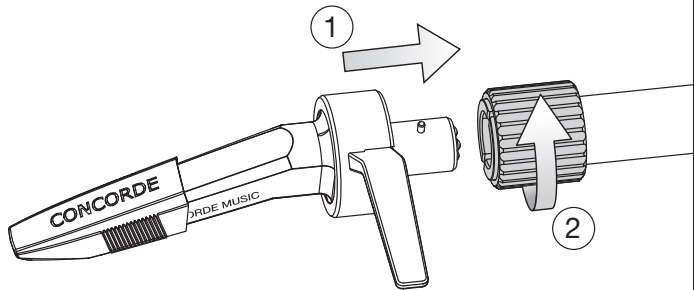

ortofon

accuracy in sound

*CONCORDE MUSIC*

↓  
1.8g

[www.ortofon.com/support](http://www.ortofon.com/support)