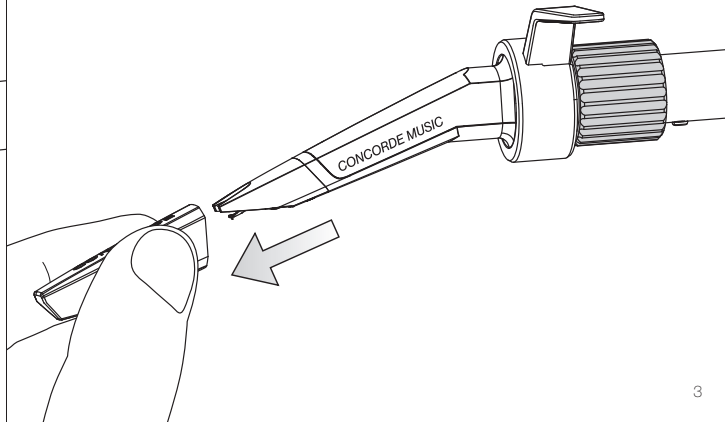

ortofon

accuracy in sound

*CONCORDE MUSIC*

↓  
1.8g

[www.ortofon.com/support](http://www.ortofon.com/support)