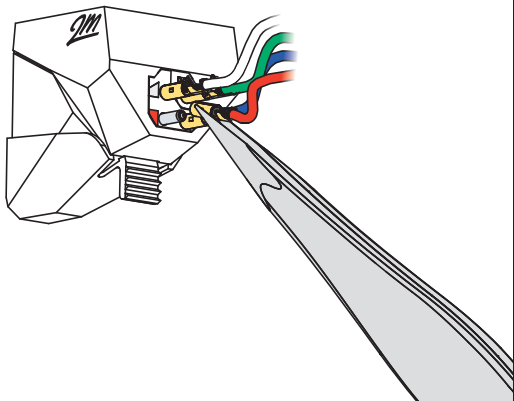

ortofon

accuracy in sound

ZM

2M						
RED	BLUE	BRONZE	BLACK	LVB 250	78	MONO
1.8 g	1.8 g	1.5 g	1.5 g	1.6 g	1.8 g	1.8 g

[www.ortofon.com/support](http://www.ortofon.com/support)