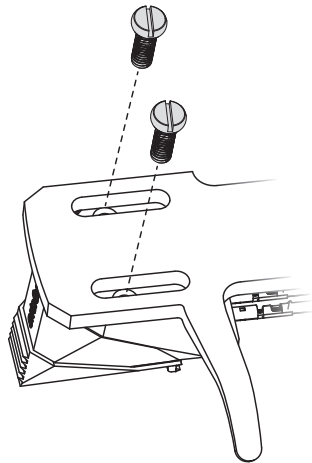

ortofon

accuracy in sound

ZM

2M						
RED	BLUE	BRONZE	BLACK	LVB 250	78	MONO
1.8 g	1.8 g	1.5 g	1.5 g	1.6 g	1.8 g	1.8 g

[www.ortofon.com/support](http://www.ortofon.com/support)