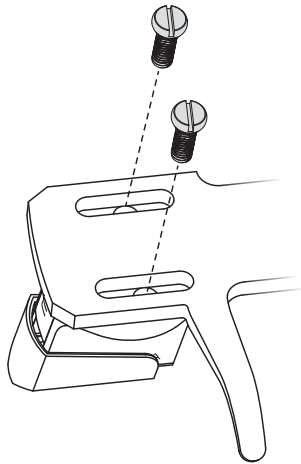

ortofon

accuracy in sound

CADENZA

CADENZA				
MONO	RED	BLUE	BRONZE	BLACK
2.5 g	2.5 g	2.5 g	2.5 g	2.3 g

[www.ortofon.com/support](http://www.ortofon.com/support)