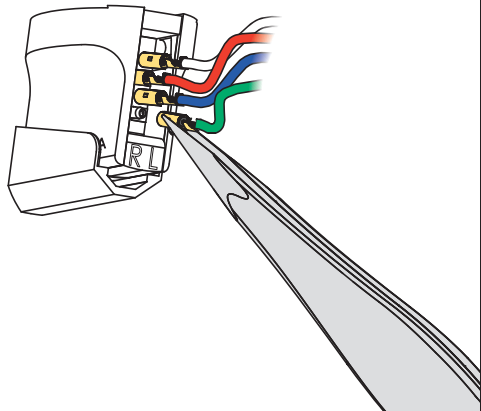

ortofon

accuracy in sound

CADENZA

CADENZA				
MONO	RED	BLUE	BRONZE	BLACK
2.5 g	2.5 g	2.5 g	2.5 g	2.3 g

[www.ortofon.com/support](http://www.ortofon.com/support)